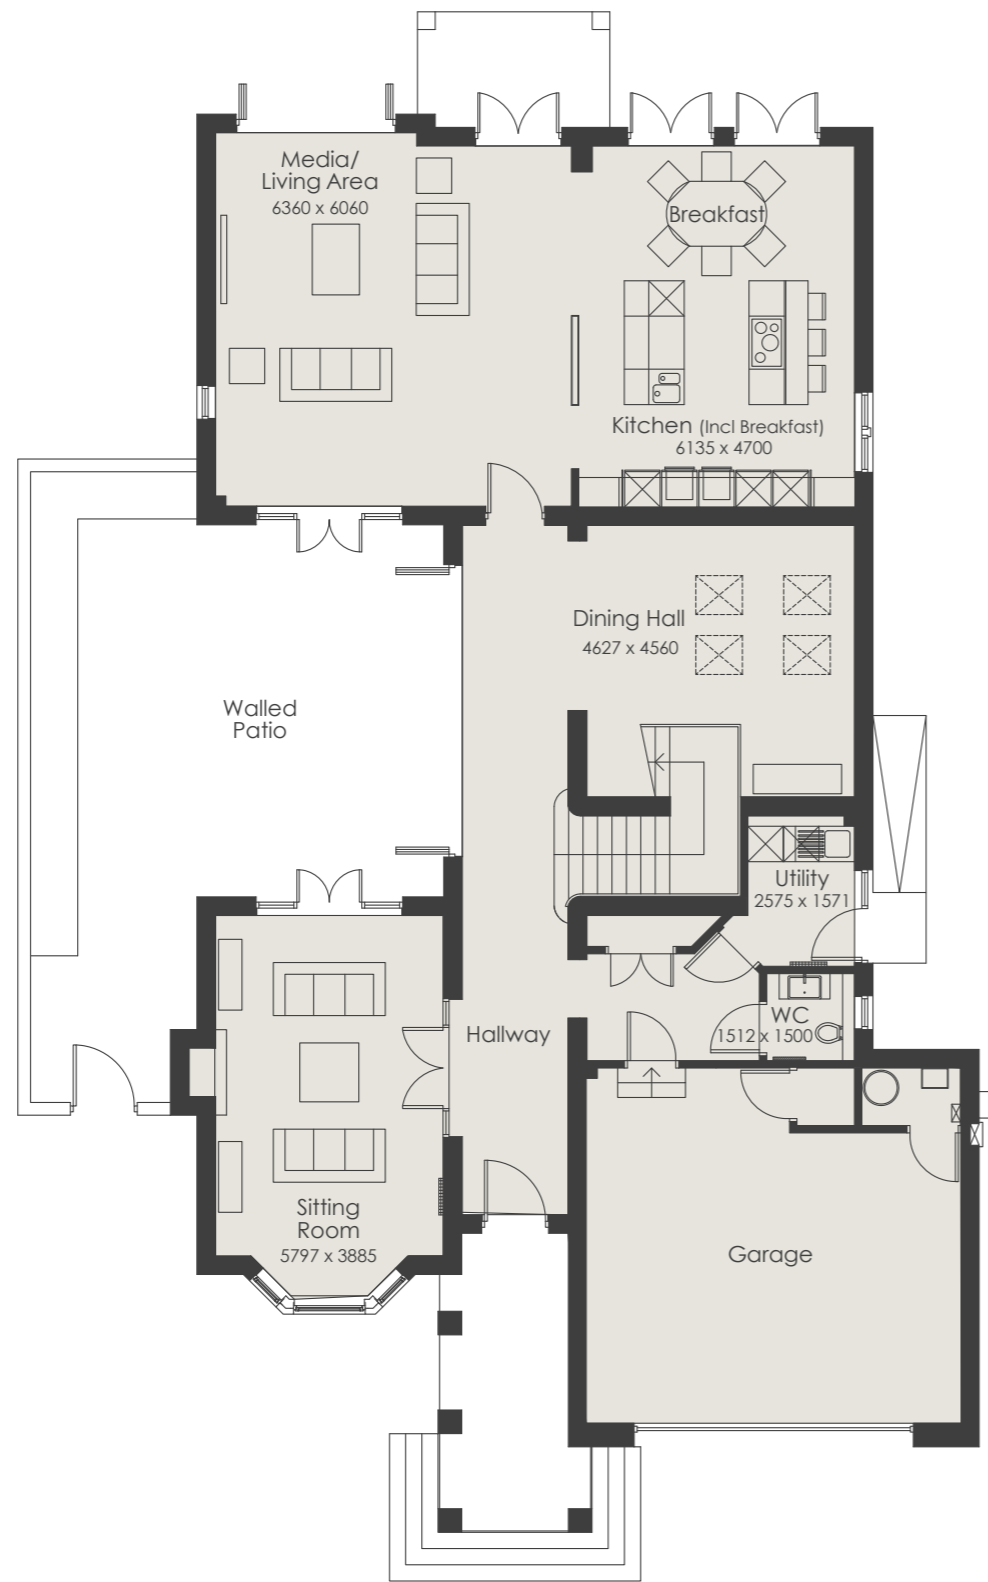

HOLBECK HOUSE

GROUND FLOOR

FIRST FLOOR

Net internal area 3379 sq ft (excluding garage)

Please check with the Sales Consultant for individual plot elevations, layouts, treatments, door finishes and landscaping plans.