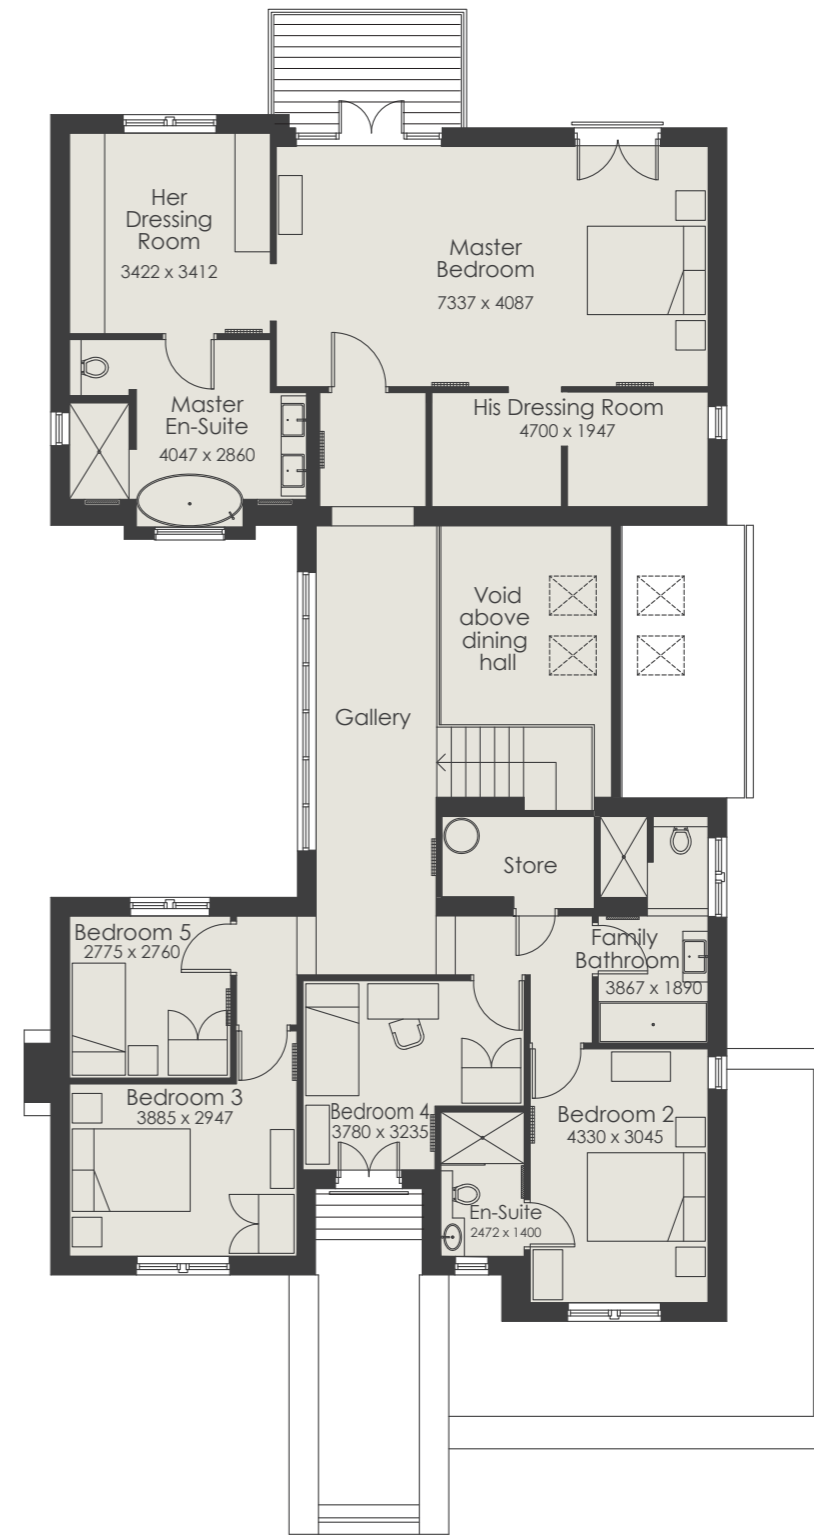

HOLBECK HOUSE

GROUND FLOOR

FIRST FLOOR

Net internal area 3379 sq ft (excluding garage)

Please check with the Sales Consultant for individual plot elevations, layouts, treatments, door finishes and landscaping plans.