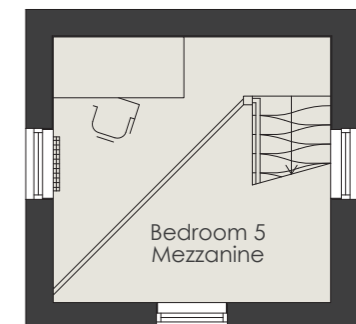

KIRKGATE HOUSE

GROUND FLOOR

FIRST FLOOR

Net internal area 2492 sq ft (excluding garage)

Please check with the Sales Consultant for individual plot elevations, layouts, treatments, door finishes and landscaping plans.