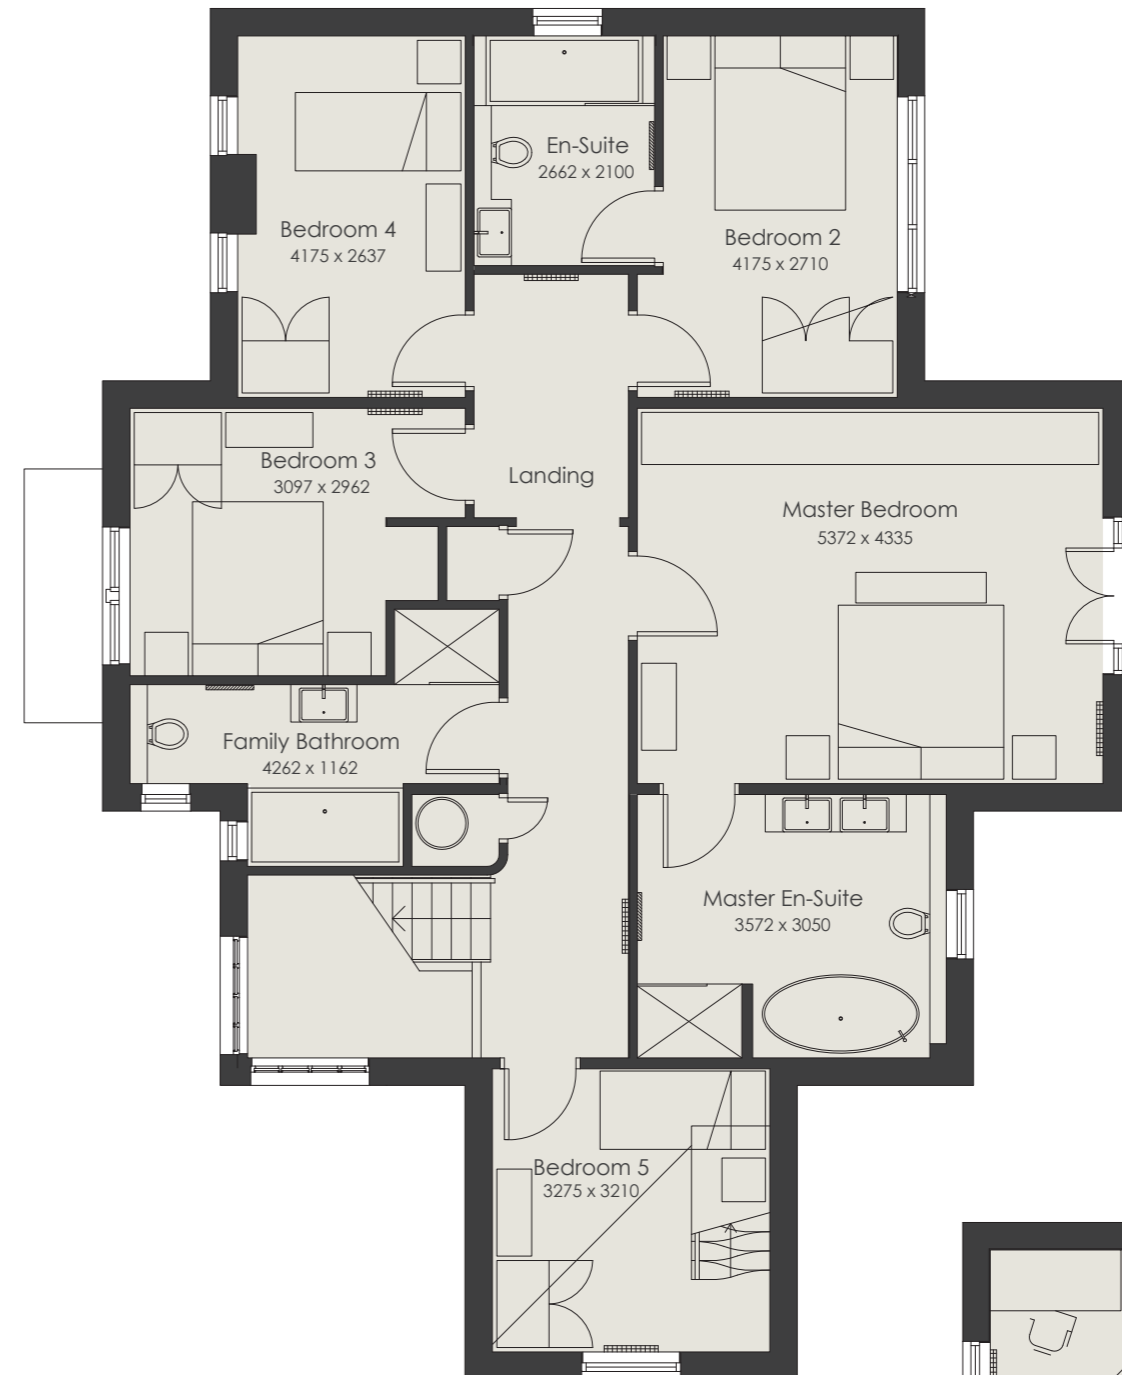

KIRKGATE HOUSE

GROUND FLOOR

FIRST FLOOR

Net internal area 2492 sq ft (excluding garage)

Please check with the Sales Consultant for individual plot elevations, layouts, treatments, door finishes and landscaping plans.