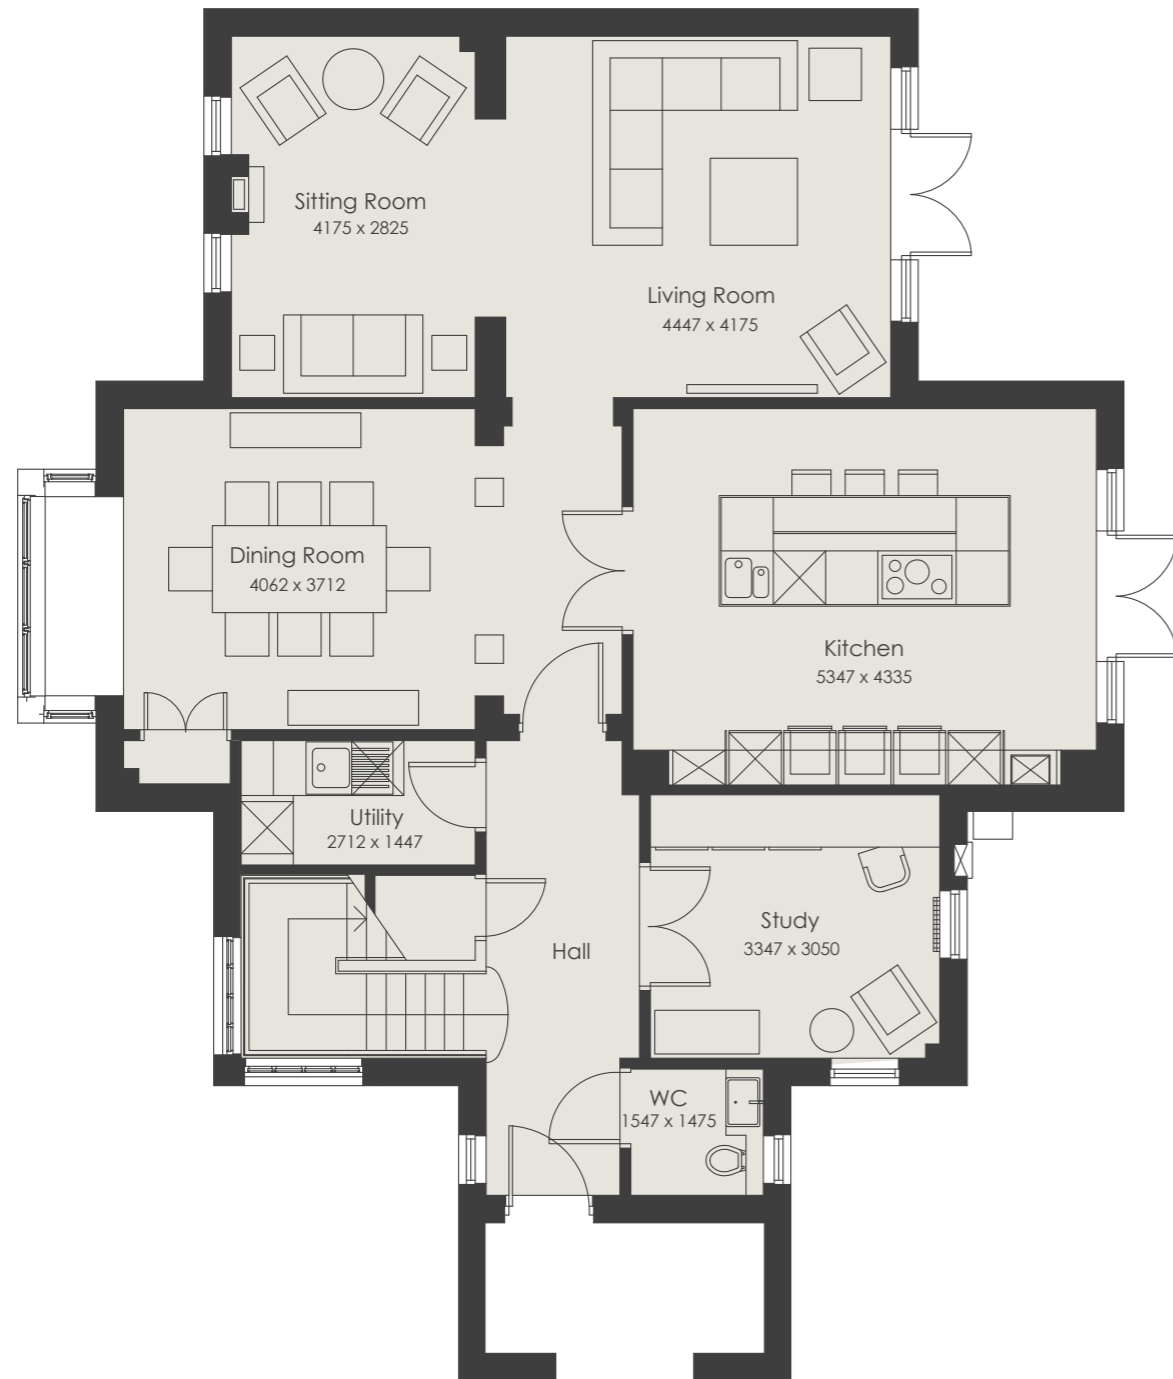

KIRKGATE HOUSE

GROUND FLOOR

FIRST FLOOR

Net internal area 2492 sq ft (excluding garage)

Please check with the Sales Consultant for individual plot elevations, layouts, treatments, door finishes and landscaping plans.