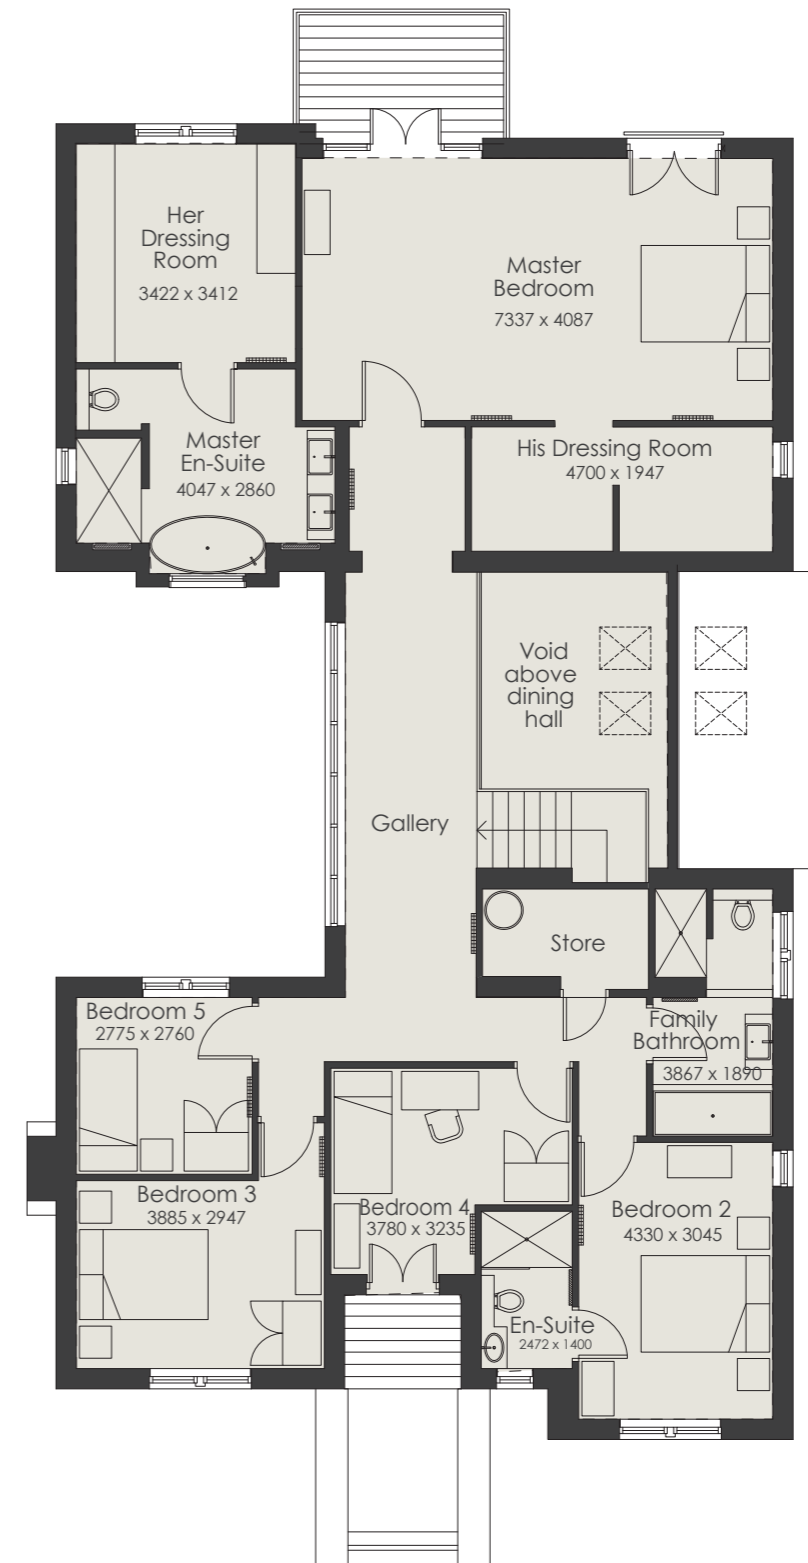

LANGDALE HOUSE

GROUND FLOOR

FIRST FLOOR

Net internal area 3515 sq ft (excluding garage)

Please check with the Sales Consultant for individual plot elevations, layouts, treatments, door finishes and landscaping plans.