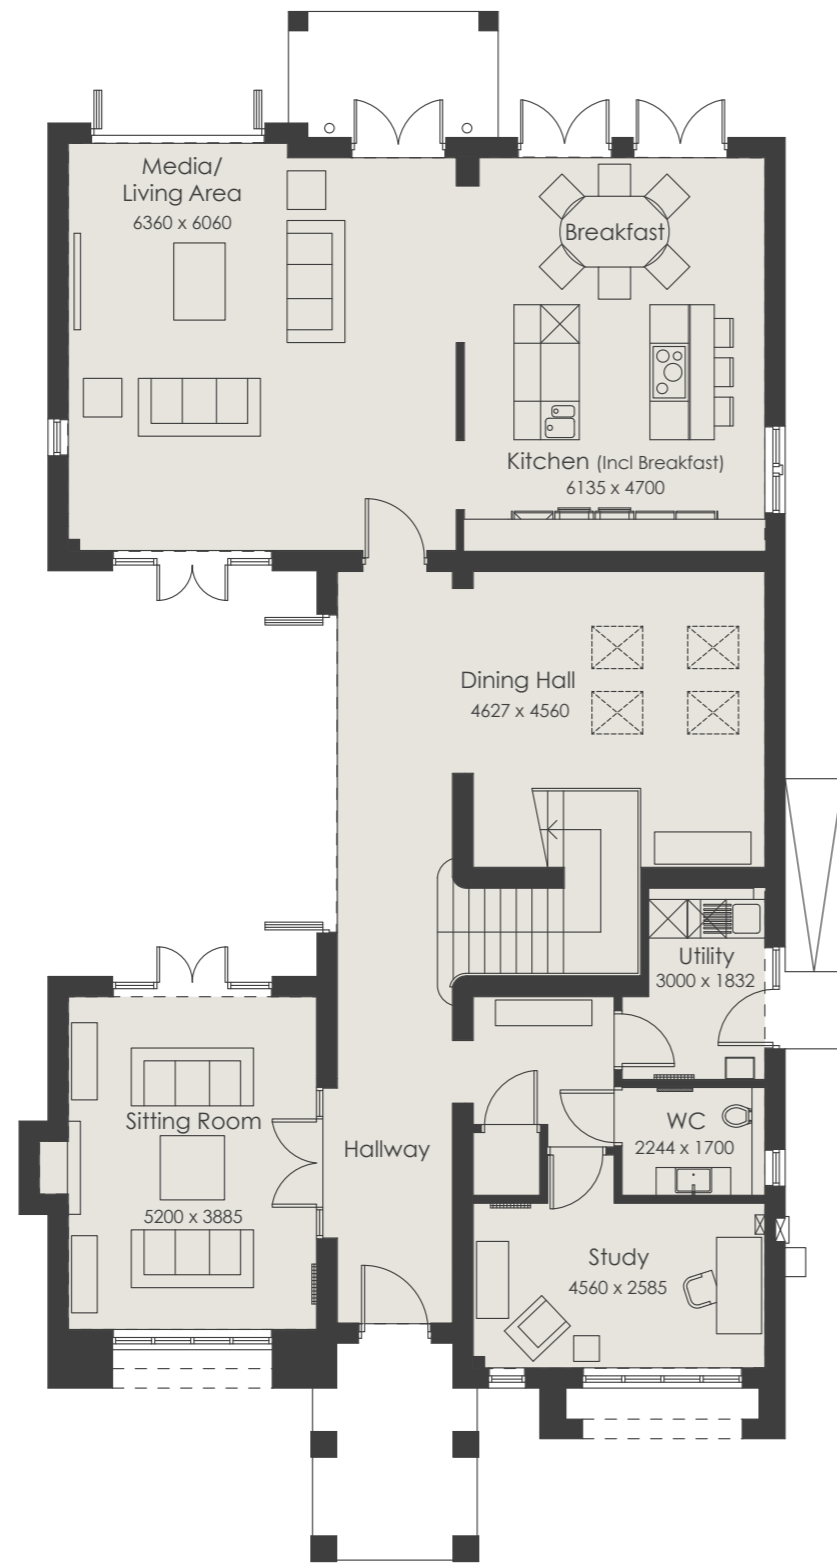

LANGDALE HOUSE

GROUND FLOOR

FIRST FLOOR

Net internal area 3515 sq ft (excluding garage)

Please check with the Sales Consultant for individual plot elevations, layouts, treatments, door finishes and landscaping plans.