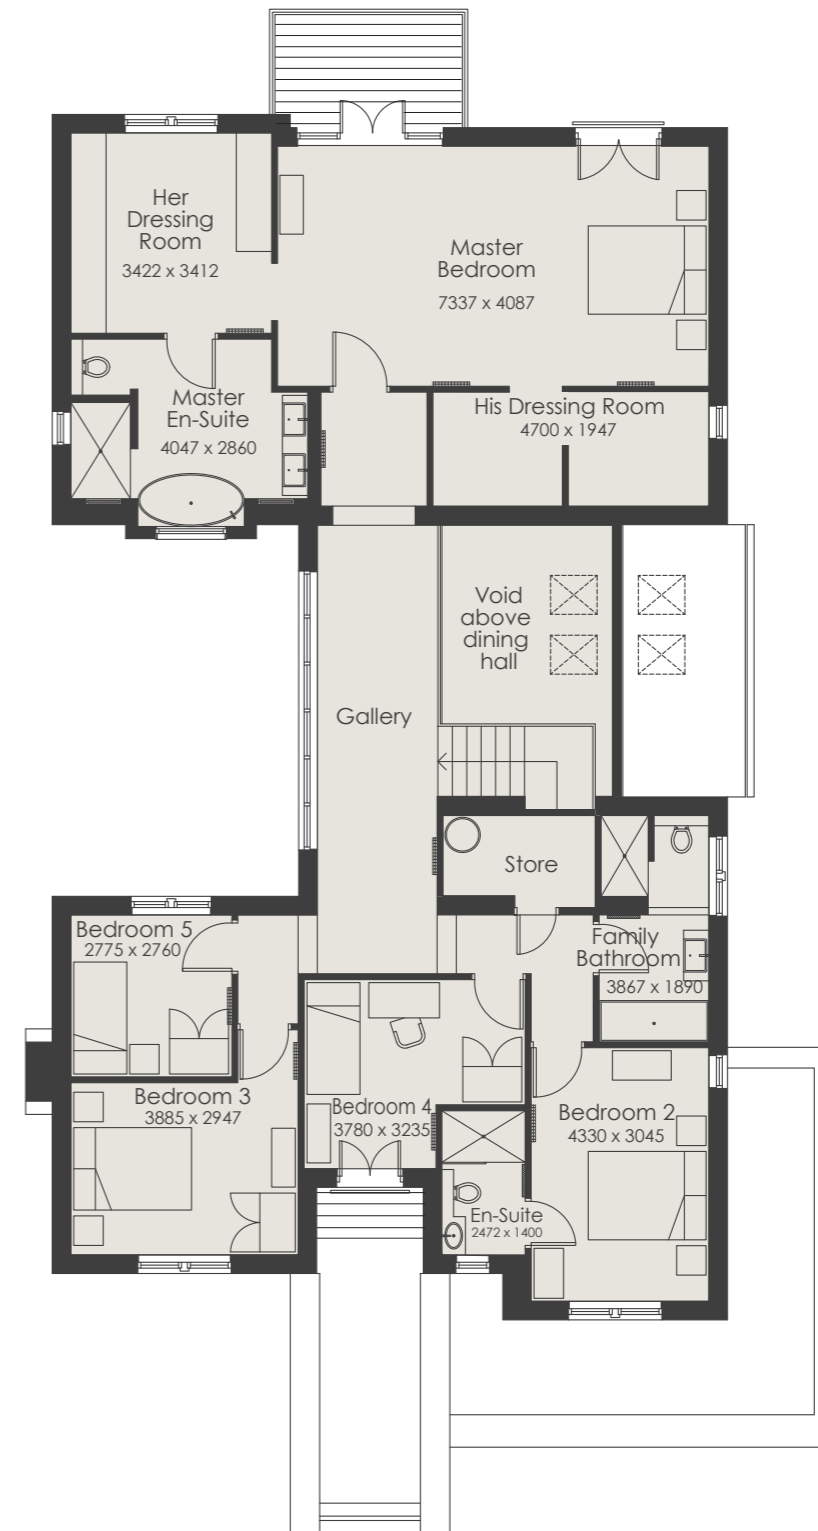

MILLBECK HOUSE

GROUND FLOOR

FIRST FLOOR

Net internal area 3379 sq ft (excluding garage)

Please check with the Sales Consultant for individual plot elevations, layouts, treatments, door finishes and landscaping plans.