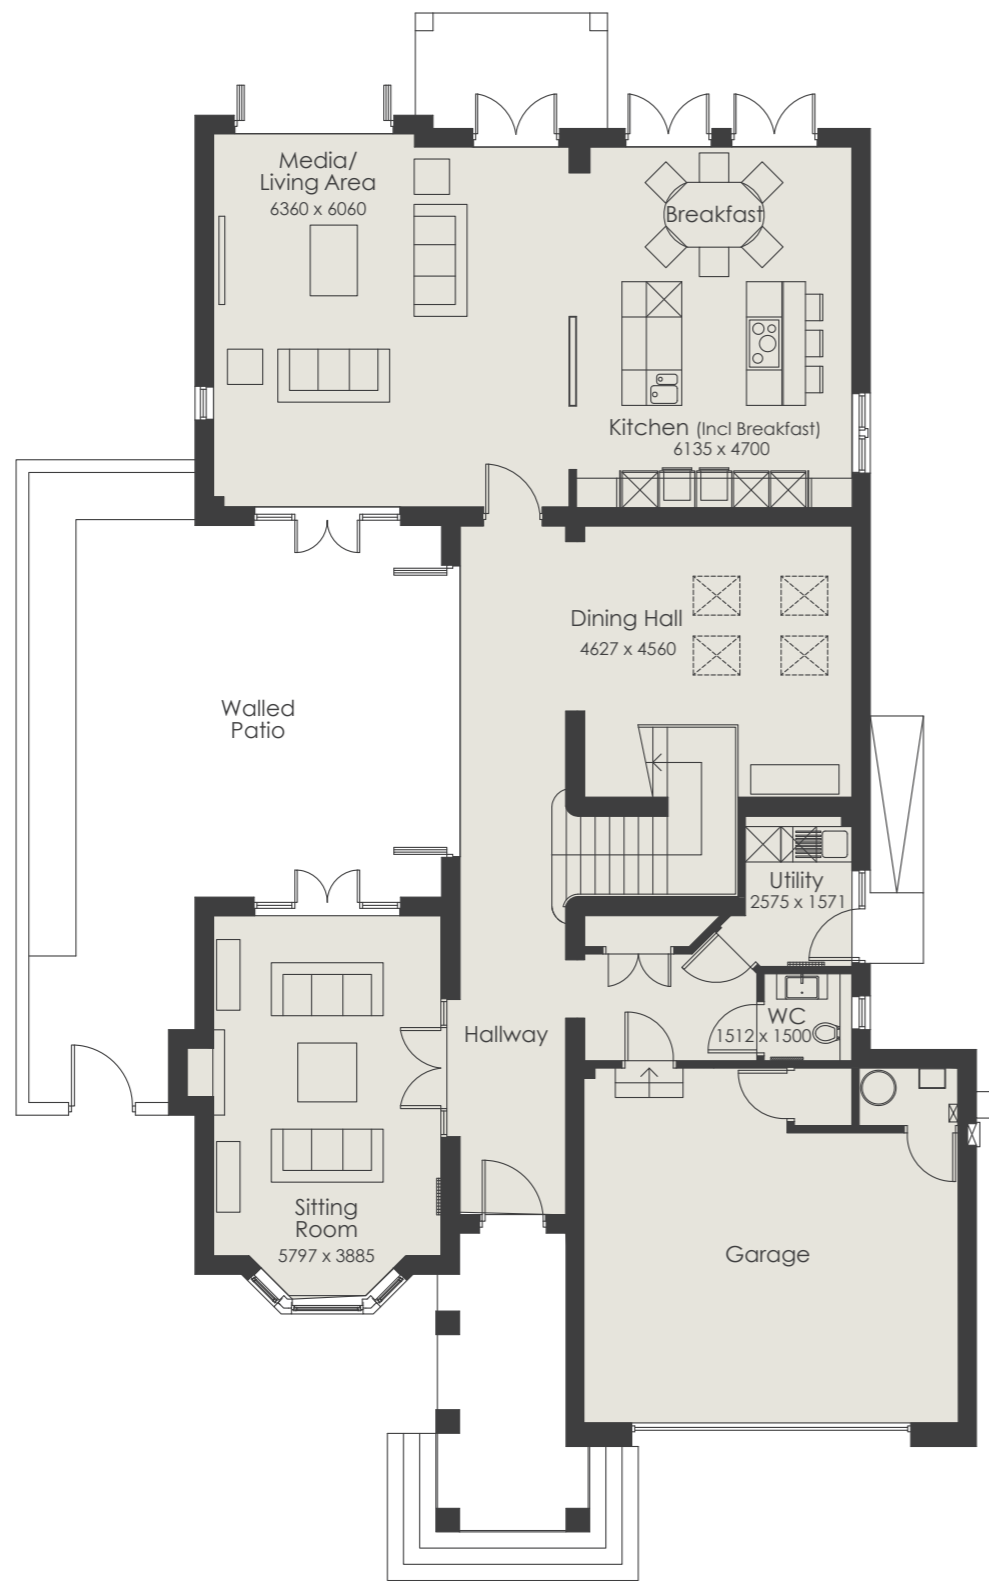

MILLBECK HOUSE

GROUND FLOOR

FIRST FLOOR

Net internal area 3379 sq ft (excluding garage)

Please check with the Sales Consultant for individual plot elevations, layouts, treatments, door finishes and landscaping plans.