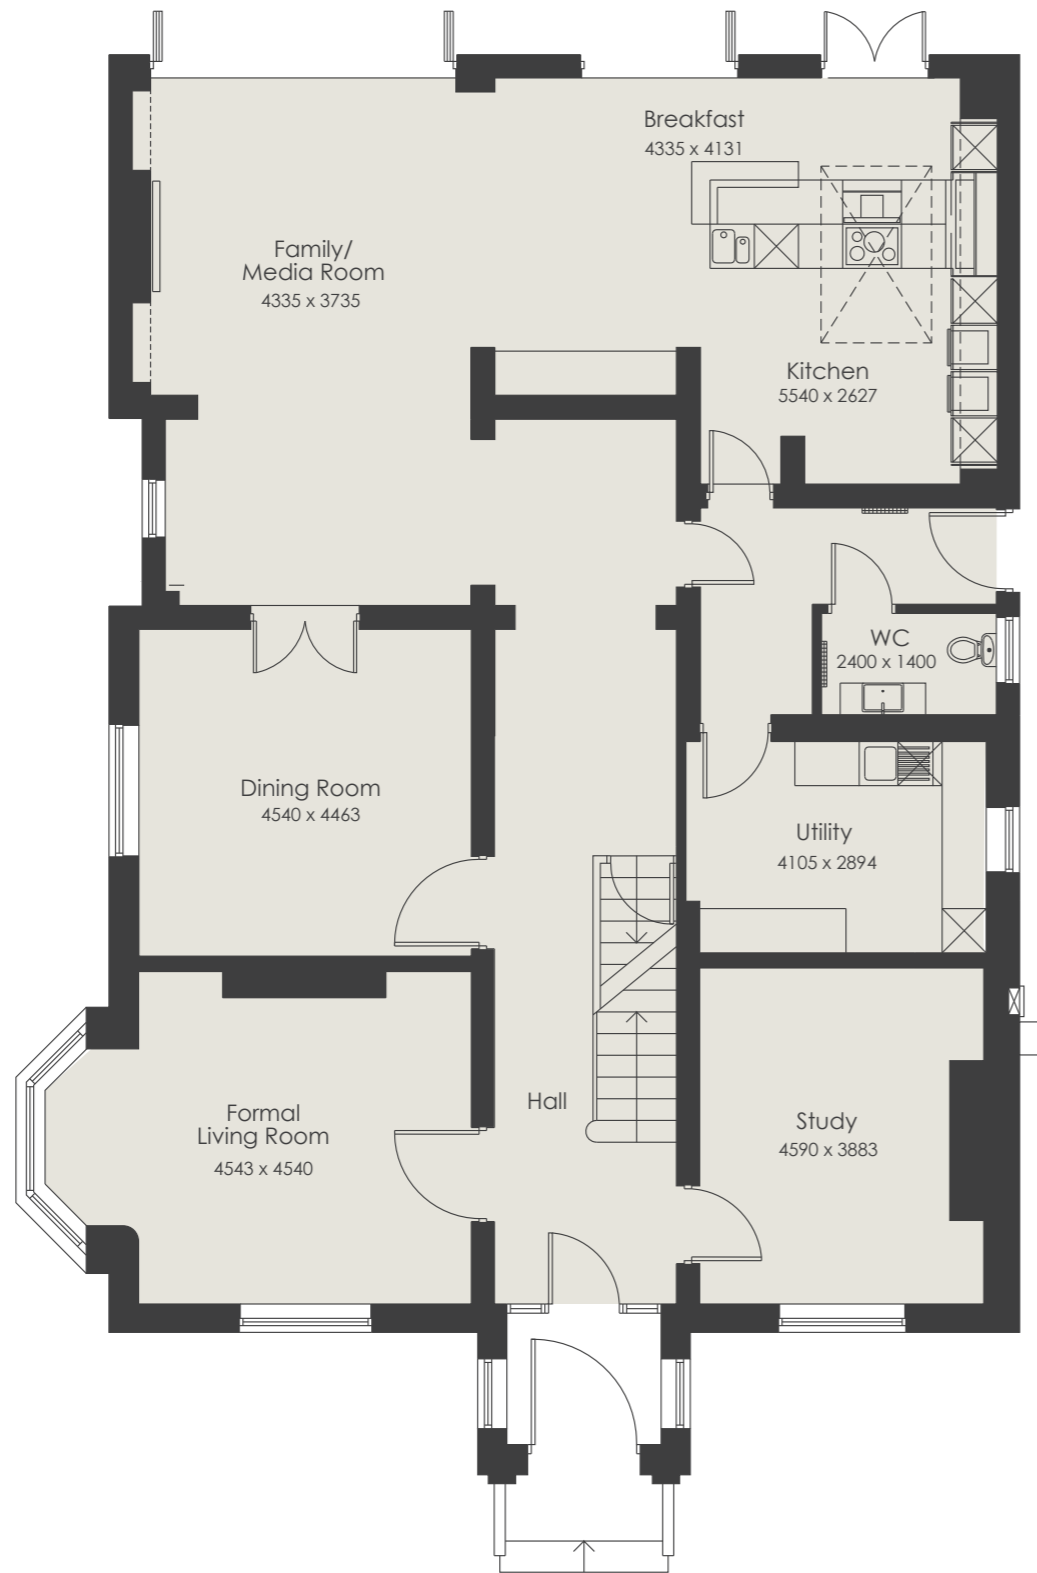

# THE LAURELS

GROUND FLOOR

FIRST FLOOR

Net internal area 3995 sq ft (excluding garage)

Please check with the Sales Consultant for individual plot elevations, layouts, treatments, door finishes and landscaping plans.